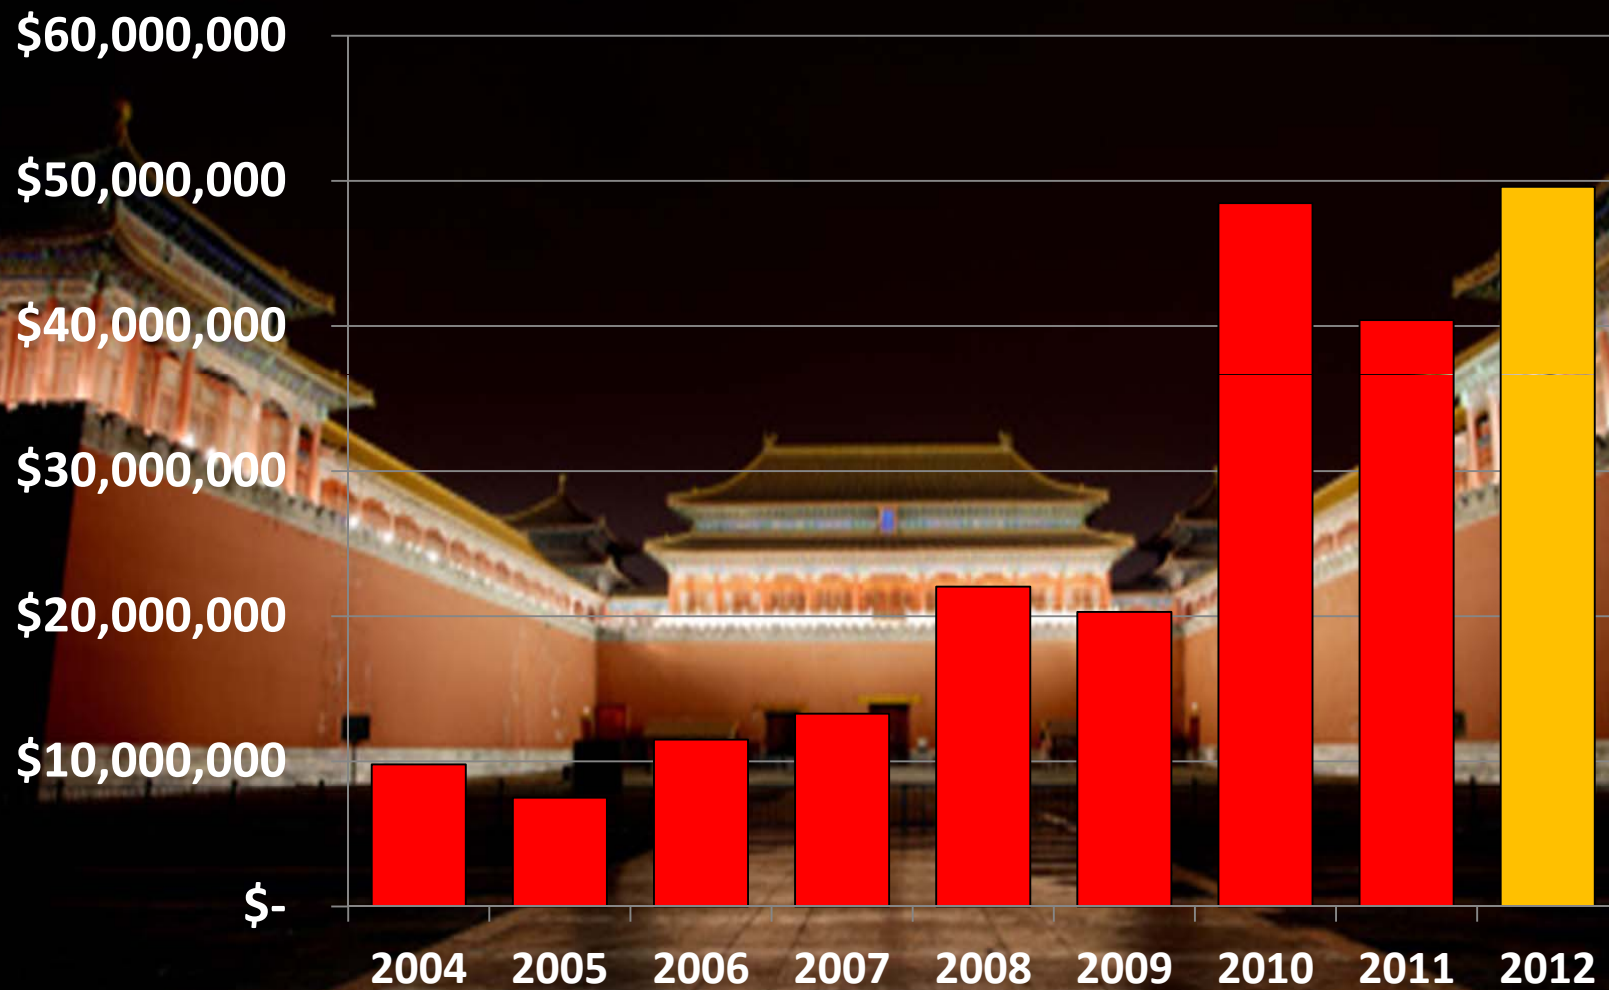

Our Business in China